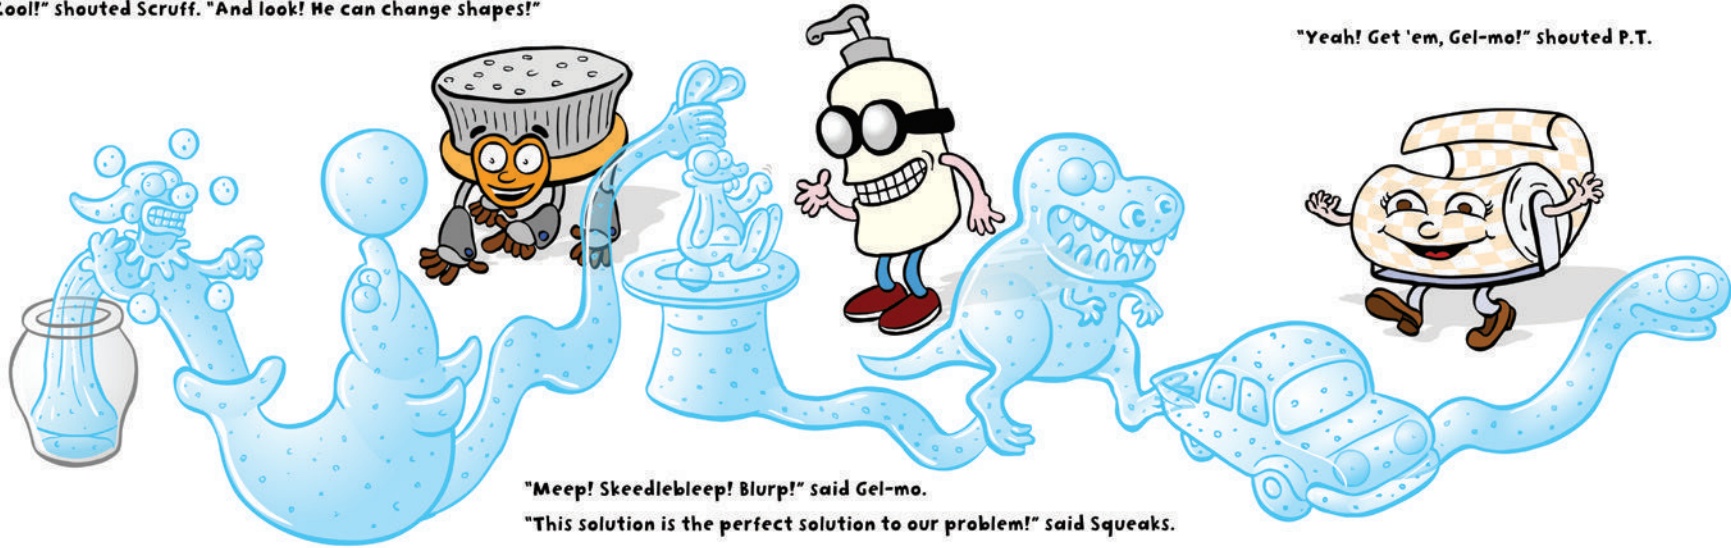

"Sclibitty-blibbity," said Gel-mo as he turned into a dancing elephant, which made the kids laugh.

FOLD

FOLD

Enzo's sneaky henchmen snuck up behind the Scrub Club and took them by surprise.

"Oh no!" shouted Scruff. "Enzo and his Flu crew have Hot Shot and Chill! They're holding their knobs still so they can't make water!"

"How can you wash me away if you can't make warm water?" cried The Flu, stepping out of a shadow. "You can't! Ha ha ha ha!"

Next Gel-mo became a kangaroo and leapt into the air, landing on top of the Flu.

"What the heck???" shouted Enzo. "I can't move with this stuff on me. It's like... like soap and warm water! Help!"

FOLD

Just then, Taki received a message from Ship Shape! "Scrub Clubbers! I see you have a sticky situation on your otherwise squeaky-clean hands. Don't worry! I have just the solution! Here it comes now!" Instantly Ship Shape shot a package down from his satellite to the kids.

Gel-mo sprung into action! First he dealt with Enzo's gang as they tried to run away from him, turning into an octopus.

FOLD

"I call him Gel-mo" explained Ship Shape. "He's made out of hand sanitizer! When soap and water isn't available, he can help fight germs!"
 "Cool!" shouted Scruff. "And look! He can change shapes!"