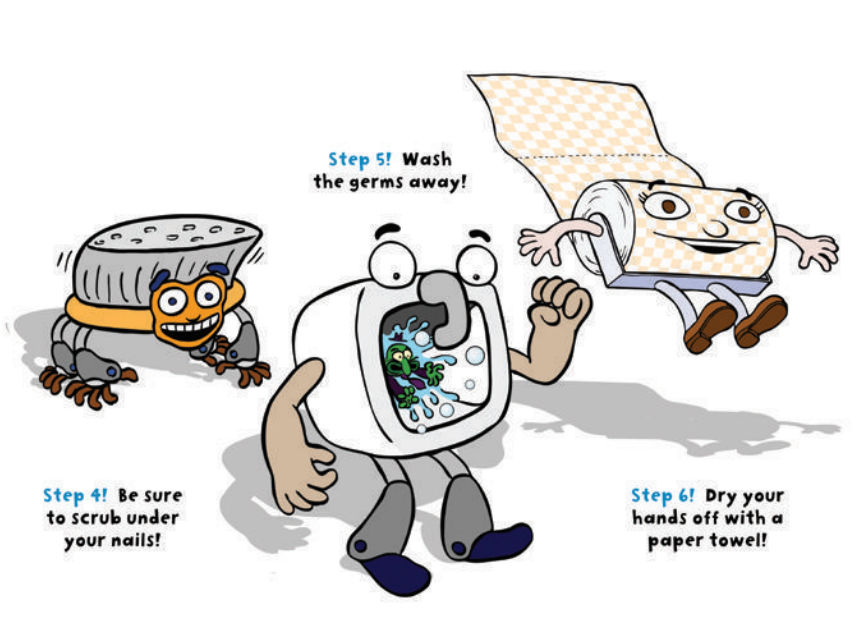

FOLD

FOLD

FOLD

"We know what to do to fight the Flu!" shouted Squeaks.

"Yeah! We work together and wash him down Tank's drain!" added P.T.

With that, the Scrub Clubbers turned into soaperheroes, shrunk down into their bubble ship and flew into little Jenni's hands.

"Good work Scrub Clubbers!" said Ship Shape, "The Flu and his gang are back in Sink-Sink under lock and key! Jenni Fisher's hands are clean! You saved the day!"

"All thanks to Gel-mo!" said P.T., as she gave Gel-mo a big hug.

"Sclibitty-blibbity," said Gel-mo as he turned into a dancing elephant, which made the kids laugh.

FOLD

FOLD

Enzo's sneaky henchmen snuck up behind the Scrub Club and took them by surprise.

"Oh no!" shouted Scruff. "Enzo and his Flu crew have Hot Shot and Chill! They're holding their knobs still so they can't make water!"

"How can you wash me away if you can't make warm water?" cried The Flu, stepping out of a shadow. "You can't! Ha ha ha ha!"

Next Gel-mo became a kangaroo and leapt into the air, landing on top of the Flu.