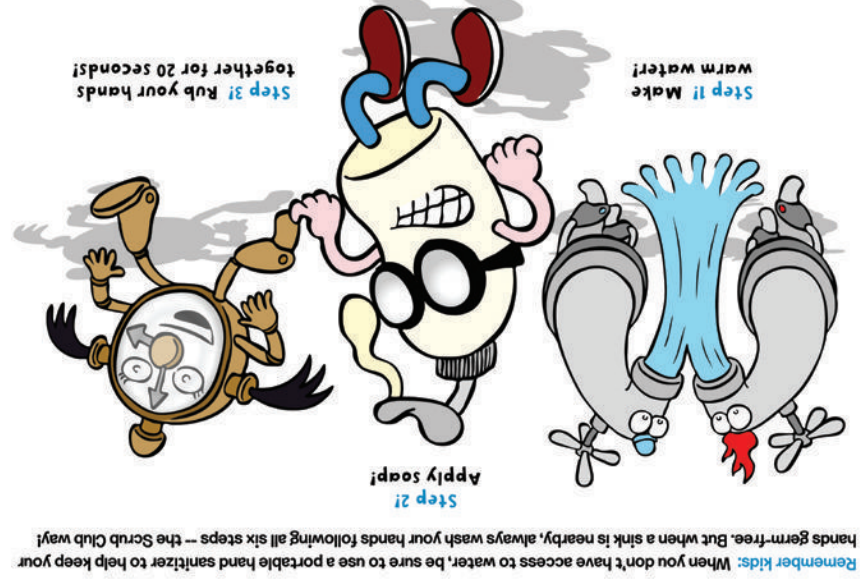

FOLD

FOLD

FOLD

"We know what to do to fight the Flu!" shouted Squeaks.

"Yeah! We work together and wash him down Tank's drain!" added P.T.

With that, the Scrub Clubbers turned into soaperheroes, shrunk down into their bubble ship and flew into little Jenni's hands.

"Good work Scrub Clubbers!" said Ship Shape, "The Flu and his gang are back in Sink-Sink under lock and key! Jenni Fisher's hands are clean! You saved the day!"

"All thanks to Gel-mo!" said P.T., as she gave Gel-mo a big hug.

"Sclibitty-blibbity," said Gel-mo as he turned into a dancing elephant, which made the kids laugh.

FOLD

FOLD

Enzo's sneaky henchmen snuck up behind the Scrub Club and took them by surprise.

"Oh no!" shouted Scruff. "Enzo and his Flu crew have Hot Shot and Chill! They're holding their knobs still so they can't make water!"

"How can you wash me away if you can't make warm water?" cried The Flu, stepping out of a shadow. "You can't! Ha ha ha ha!"

Next Gel-mo became a kangaroo and leapt into the air, landing on top of the Flu.